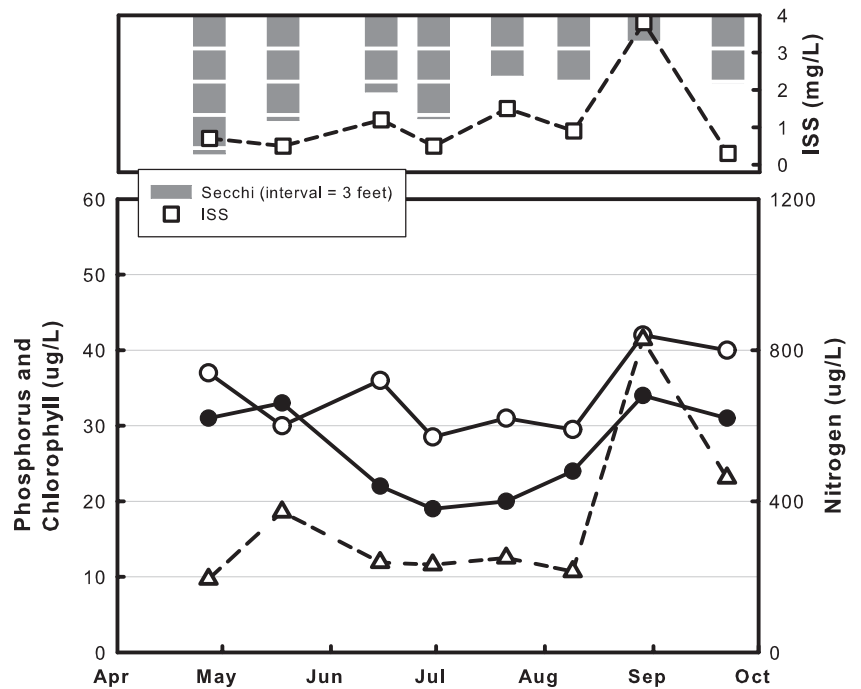

Whitecliff Quarry Lake - St. Louis County

2012 DATA TABLE

	4/27	5/18	6/15	6/30	7/21	8/9	8/29	9/22	Mean
Temp	62	77	80	82	83	85	79	70	77
Secchi	150	114	83	112	65	71	27	73	79
TP	31	33	22	19	20	24	34	31	26
TN	740	600	720	570	620	590	840	800	678
CHL	9.7	18.6	11.9	11.6	12.5	10.7	41.4	23.1	15.4
ISS	0.7	0.5	1.2	0.5	1.5	0.9	3.8	0.3	0.9

2012 GRAPH

Graph displays all 2012 data

- Phosphorus
- Nitrogen
- △ Chlorophyll

TREND GRAPH

Graph displays geometric mean values for data collected between May 15 and September 15.

- Phosphorus
- Nitrogen
- △ Chlorophyll