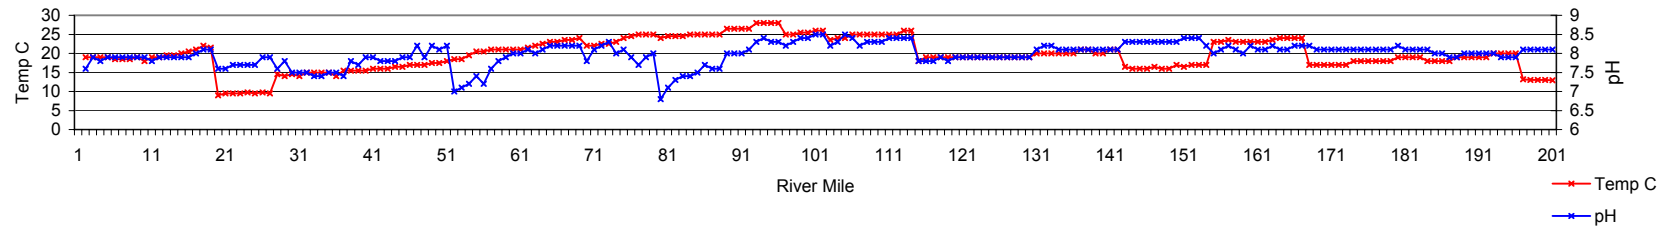

Meramec River Mile Water Temperature & pH 2008