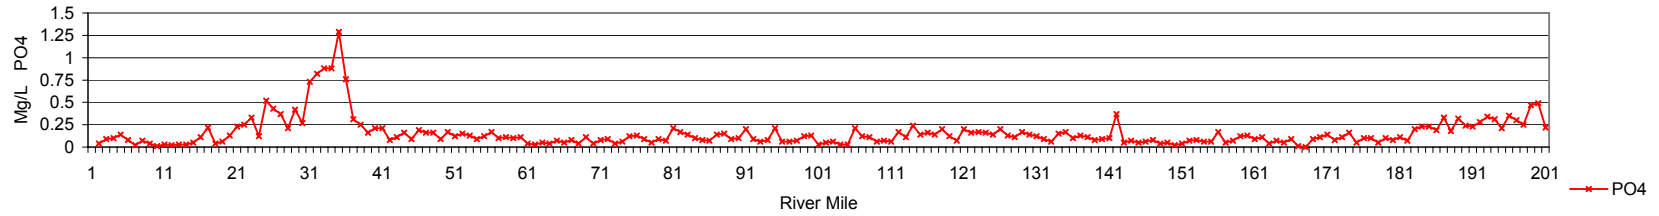

## kayakswarm GREAT MERAMEC GPS PADDLE 2008 - DATA GRAPHS

### Meramec River Mile Phosphate 2008

### Meramec River Mile Water Temperature & pH 2008