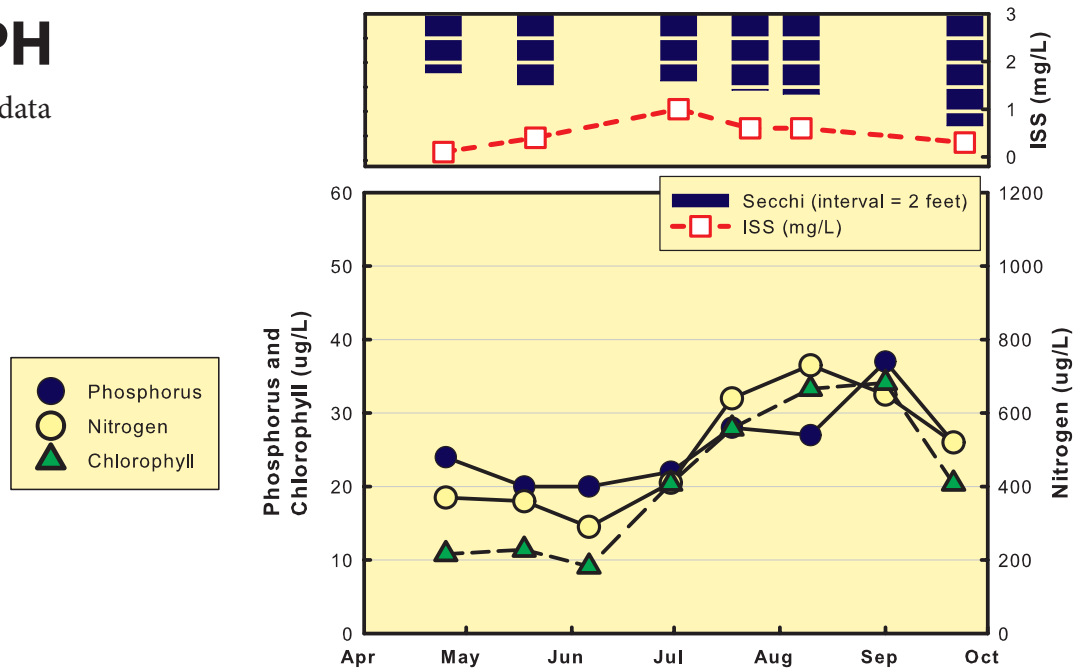

## 2016 DATA TABLE

	4/24	5/21	7/2	7/23	8/7	9/24	Mean
Temp	59	66	76	82		80	72
Secchi	58	71	66	75	79	110	75
TP	12	13	14	6	11	8	10
TN	340	290	220	300	390	270	297
CHL	10.5	13.1	8.1	0.3	0.3	2.4	2.5
ISS	0.1	0.4	1	0.6	0.6	0.3	0.4
TOX		0.19	0.07			0.15	0.07

## 2016 GRAPH

Graph displays all 2016 data

## TREND GRAPH

Graph displays geometric mean values for data collected between May 15 and September 15.